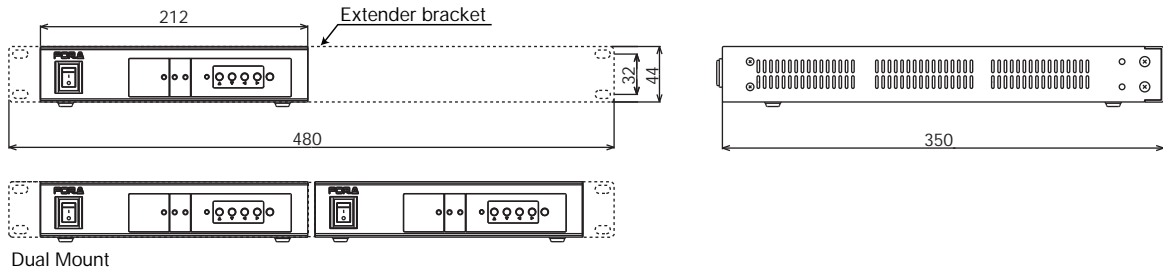

Video Timer VTG-15

External Dimensions

Rear View