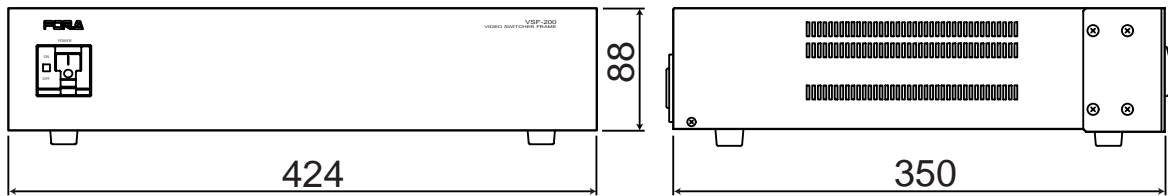

16 x 16 Analog Video Routing Switcher

VSF-1616

External Dimensions

Rear View

Analog Video Routing Switcher VSF-200 Series

External Dimensions

Rear View

Analog Video Routing Switcher

VSF-300 Series

External Dimensions

Rear View

Analog Video Routing Switcher

VSF-600 Series

External Dimensions

Rear View