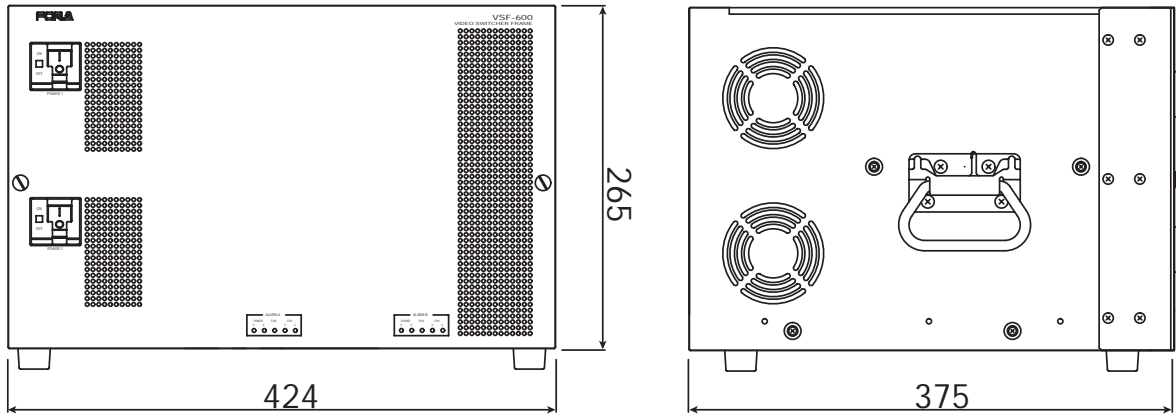

VSF-300 Series

External Dimensions

Rear View

Analog Video Routing Switcher

VSF-600 Series

External Dimensions

Rear View