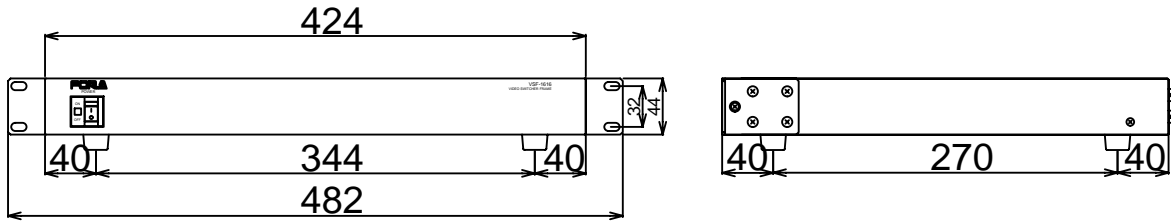

16 x 16 Analog Video Routing Switcher

VSF-1616

External Dimensions

Rear View

Analog Video Routing Switcher VSF-200 Series

External Dimensions

Rear View

Analog Video Routing Switcher

VSF-300 Series

External Dimensions

Rear View

Analog Video Routing Switcher

VSF-600 Series

External Dimensions

Rear View