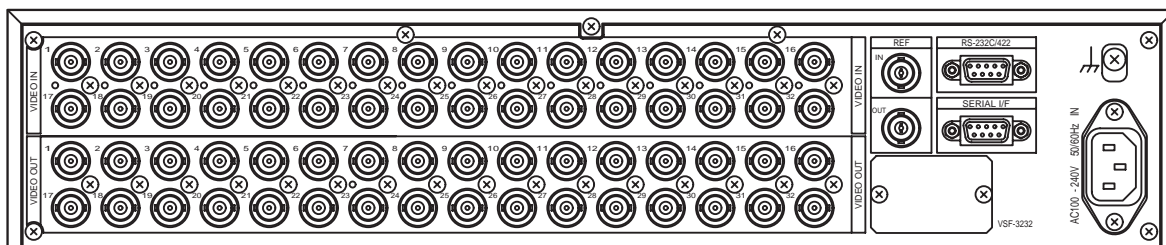

16 x 16 Analog Video Routing Switcher

VSF-1616

External Dimensions

Rear View

Analog Video Routing Switcher VSF-200 Series

External Dimensions

Rear View

Analog Video Routing Switcher

VSF-300 Series

External Dimensions

Rear View

Analog Video Routing Switcher

VSF-600 Series

External Dimensions

Rear View