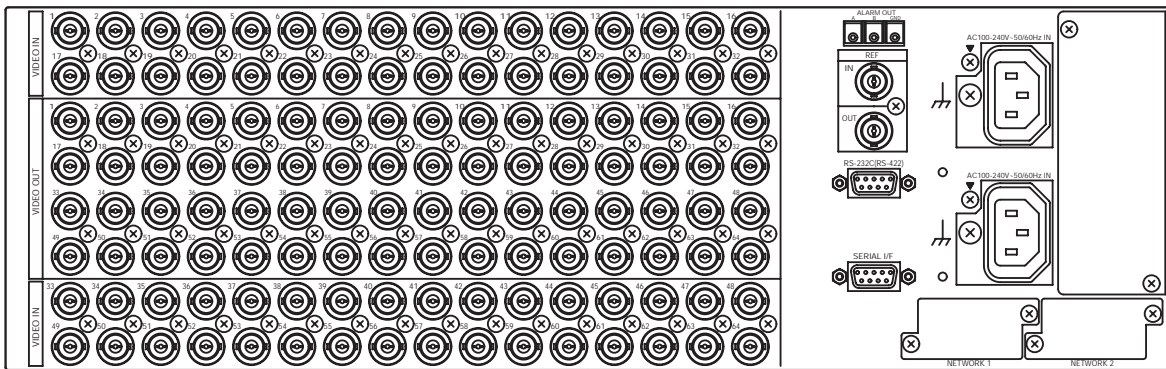

16 x 16 Analog Video Routing Switcher

VSF-1616

External Dimensions

Rear View

Analog Video Routing Switcher VSF-200 Series

External Dimensions

Rear View

Analog Video Routing Switcher

VSF-300 Series

External Dimensions

Rear View

Analog Video Routing Switcher

VSF-600 Series

External Dimensions

Rear View