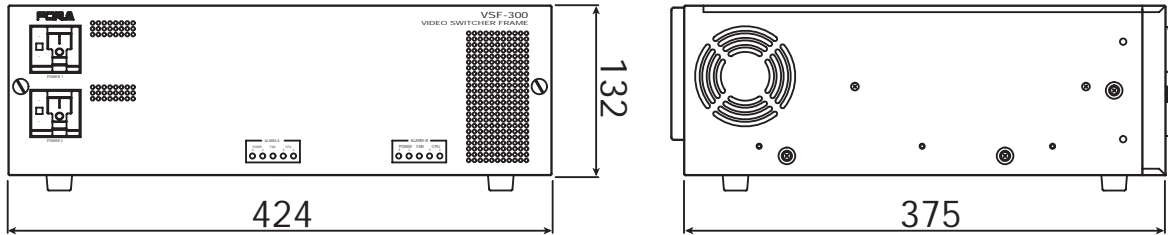

16 x 16 Analog Video Routing Switcher

VSF-1616

External Dimensions

Rear View

Analog Video Routing Switcher VSF-200 Series

External Dimensions

Rear View

Analog Video Routing Switcher

VSF-300 Series

External Dimensions

Rear View

Analog Video Routing Switcher

VSF-600 Series

External Dimensions

Rear View