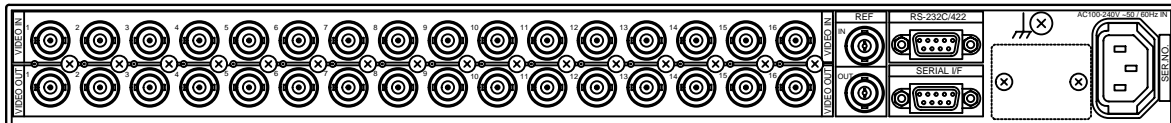

16 x 16 Analog Video Routing Switcher

VSF-1616

External Dimensions

Rear View

Analog Video Routing Switcher VSF-200 Series

External Dimensions

Rear View

Analog Video Routing Switcher

VSF-300 Series

External Dimensions

Rear View

Analog Video Routing Switcher

VSF-600 Series

External Dimensions

Rear View