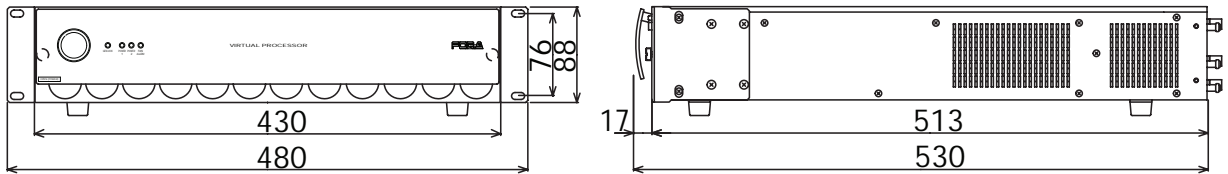

Chroma Keyer & Virtual Processor VRP-70HS/S

External Dimensions

Rear View