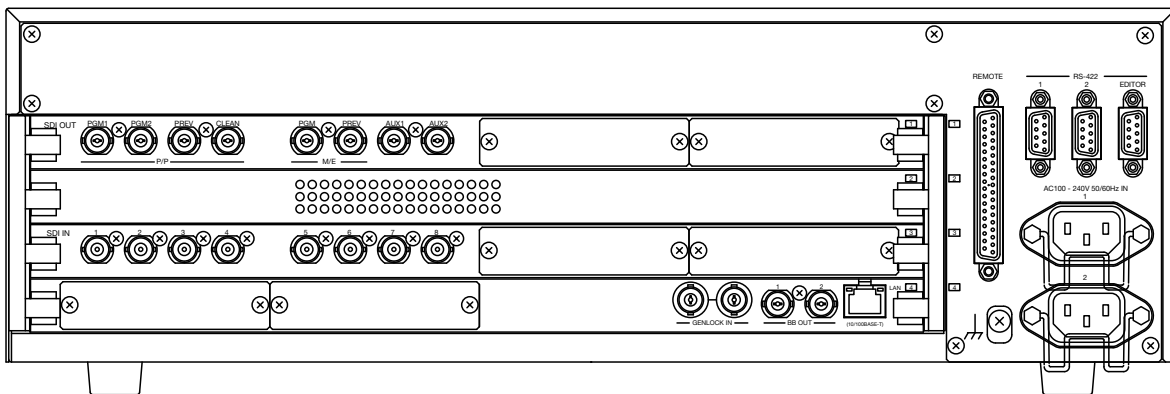

VPS-715

Main Unit External Dimensions

Main Unit Rear View

1.5M/E Video Production Switcher VPS-715

FOR-A[®]
INNOVATIONS IN VIDEO
and AUDIO TECHNOLOGY

Operation Unit External Dimensions