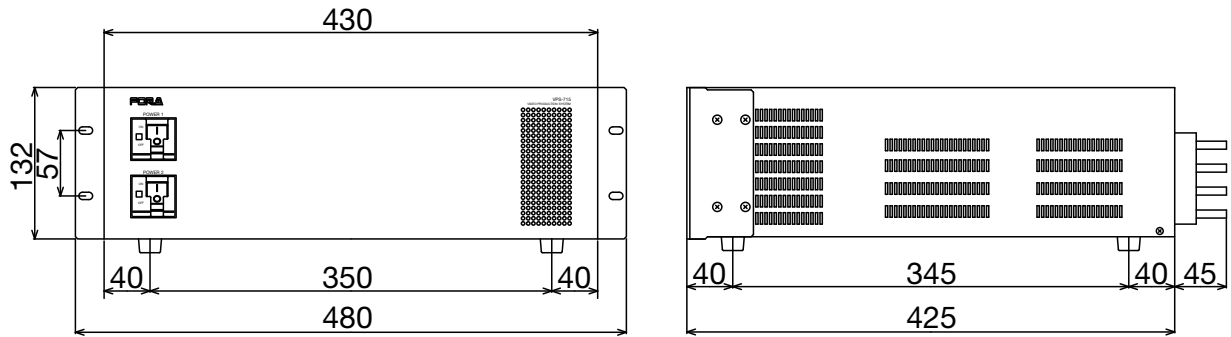

VPS-715

Main Unit External Dimensions

Main Unit Rear View

1.5M/E Video Production Switcher VPS-715

FOR-A[®]
INNOVATIONS IN VIDEO
and AUDIO TECHNOLOGY

Operation Unit External Dimensions