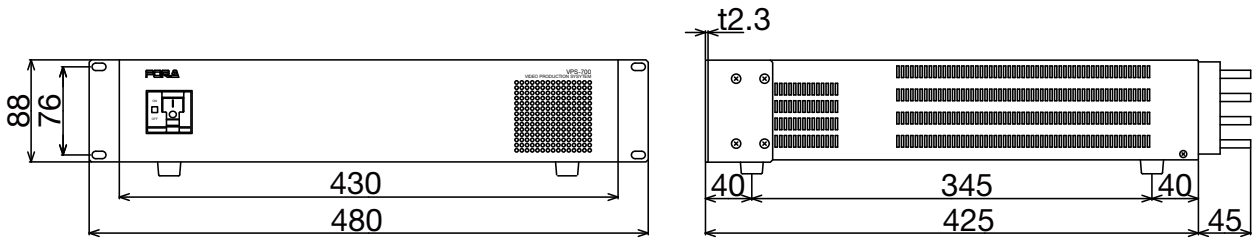

Video Production Switcher VPS-700

FOR-A[®]
INNOVATIONS IN VIDEO
and AUDIO TECHNOLOGY

Main Unit External Dimensions

Main Unit Rear View

Video Production Switcher VPS-700RPS

FOR-A[®]
INNOVATIONS IN VIDEO
and AUDIO TECHNOLOGY

Main Unit External Dimensions

Main Unit Rear View

Video Production Switcher VPS-700/700RPS

FOR-A[®]
INNOVATIONS IN VIDEO
and AUDIO TECHNOLOGY

Operation Unit External Dimensions