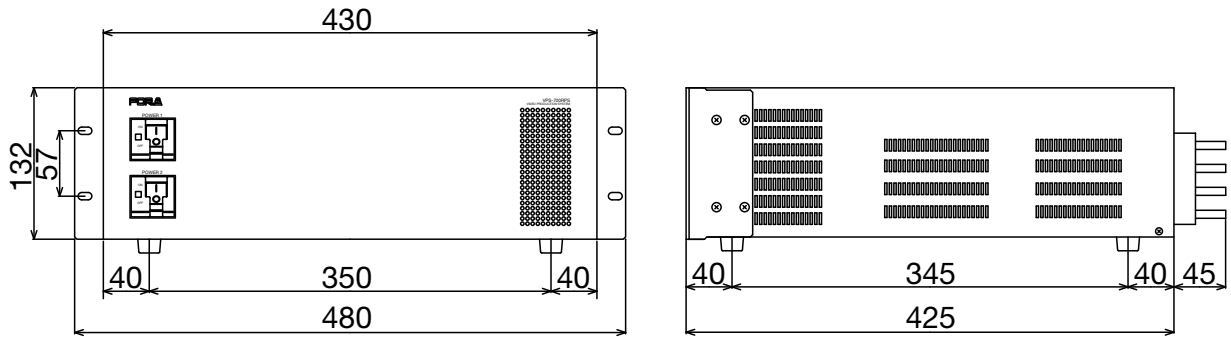

Video Production Switcher VPS-700

FOR-A[®]
INNOVATIONS IN VIDEO
and AUDIO TECHNOLOGY

Main Unit External Dimensions

Main Unit Rear View

Video Production Switcher VPS-700RPS

FOR-A[®]
INNOVATIONS IN VIDEO
and AUDIO TECHNOLOGY

Main Unit External Dimensions

Main Unit Rear View

Video Production Switcher VPS-700/700RPS

FOR-A[®]
INNOVATIONS IN VIDEO
and AUDIO TECHNOLOGY

Operation Unit External Dimensions