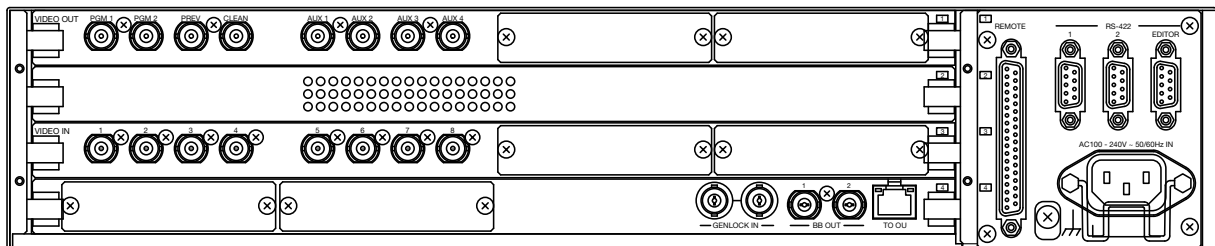

Video Production Switcher VPS-700

FOR-A[®]
INNOVATIONS IN VIDEO
and AUDIO TECHNOLOGY

Main Unit External Dimensions

Main Unit Rear View

Video Production Switcher VPS-700RPS

FOR-A[®]
INNOVATIONS IN VIDEO
and AUDIO TECHNOLOGY

Main Unit External Dimensions

Main Unit Rear View

Video Production Switcher VPS-700/700RPS

FOR-A[®]
INNOVATIONS IN VIDEO
and AUDIO TECHNOLOGY

Operation Unit External Dimensions