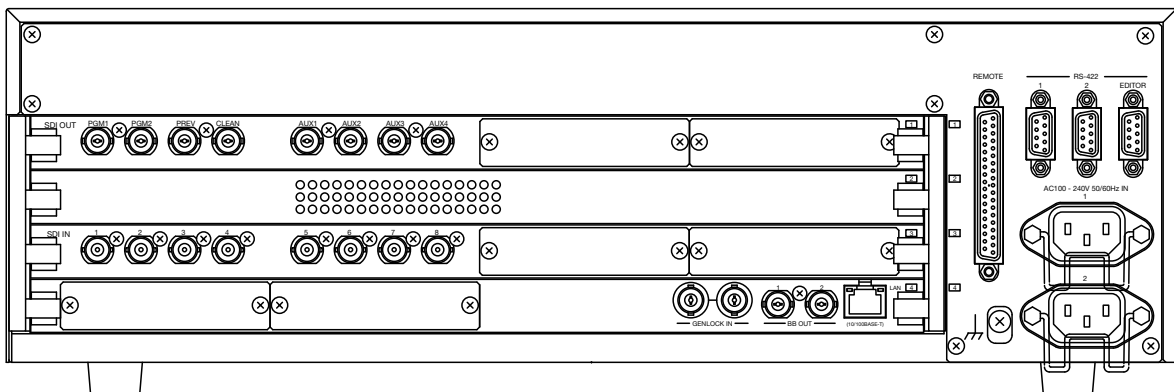

Video Production Switcher VPS-700

FOR-A[®]
INNOVATIONS IN VIDEO
and AUDIO TECHNOLOGY

Main Unit External Dimensions

Main Unit Rear View

Video Production Switcher VPS-700RPS

FOR-A[®]
INNOVATIONS IN VIDEO
and AUDIO TECHNOLOGY

Main Unit External Dimensions

Main Unit Rear View

Video Production Switcher VPS-700/700RPS

FOR-A[®]
INNOVATIONS IN VIDEO
and AUDIO TECHNOLOGY

Operation Unit External Dimensions