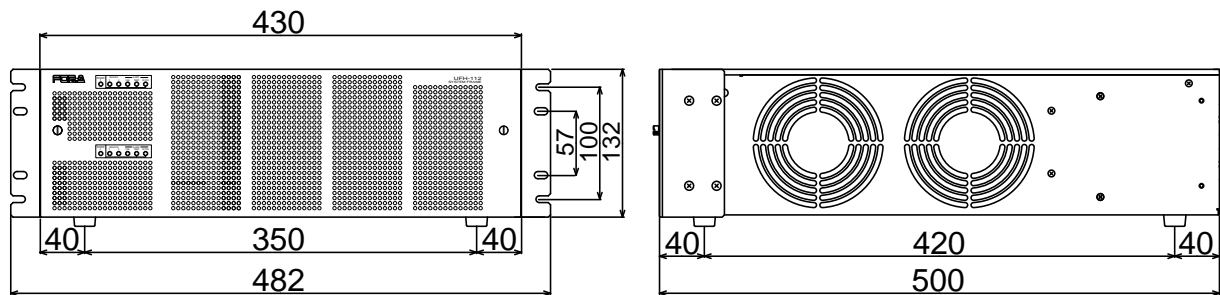

HD/SD Universal Frame UFH-112A

External Dimensions

Rear View