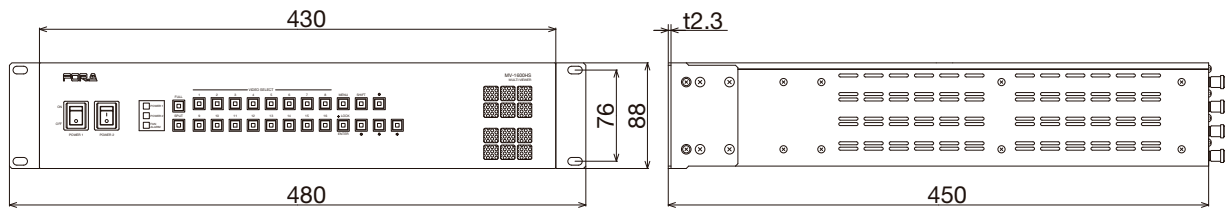

## External Dimensions

## Rear View (MV-1610HS40, full option)

HD/SD Multi Display Processor