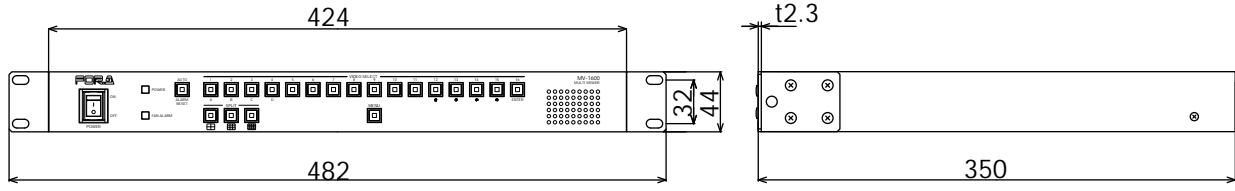

High Resolution 16-Split Multi Viewer

MV-1600

External Dimensions

Rear View