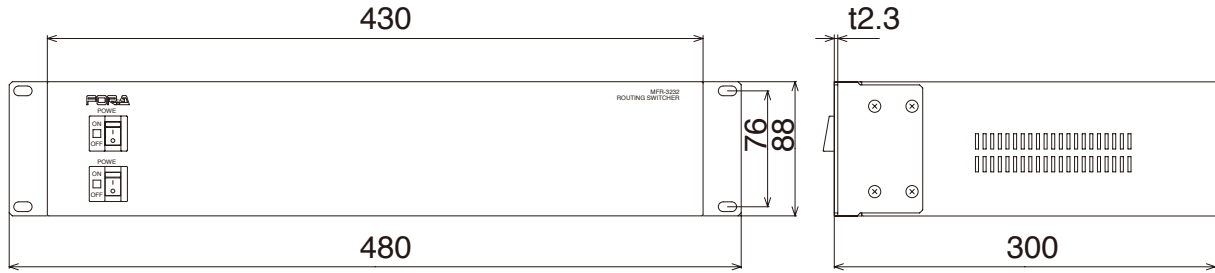

MFR-3232

External Dimensions

Rear View

MFR-3216

External Dimensions

Rear View

3G/HD/SD/ASI Routing Switcher MFR-1616R

External Dimensions

Rear View

MFR-1616

External Dimensions

Rear View