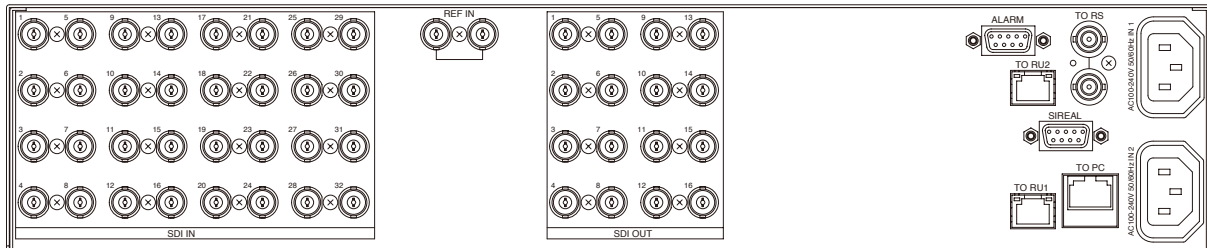

MFR-3232

External Dimensions

Rear View

MFR-3216

External Dimensions

Rear View

3G/HD/SD/ASI Routing Switcher MFR-1616R

External Dimensions

Rear View

MFR-1616

External Dimensions

Rear View