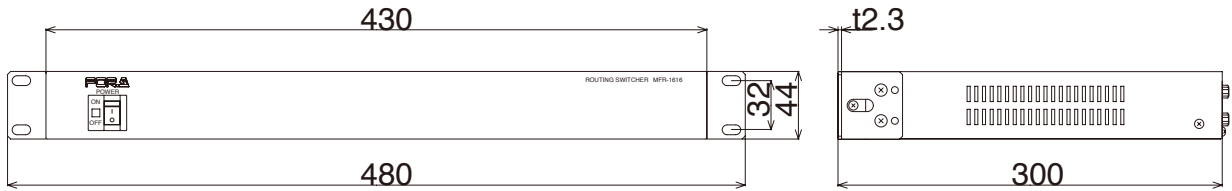

MFR-1616

External Dimensions