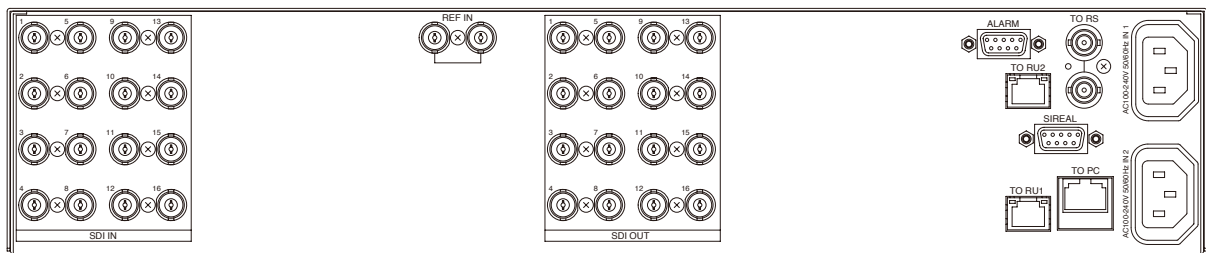

MFR-3232

External Dimensions

Rear View

MFR-3216

External Dimensions

Rear View

3G/HD/SD/ASI Routing Switcher MFR-1616R

External Dimensions

Rear View

MFR-1616

External Dimensions

Rear View