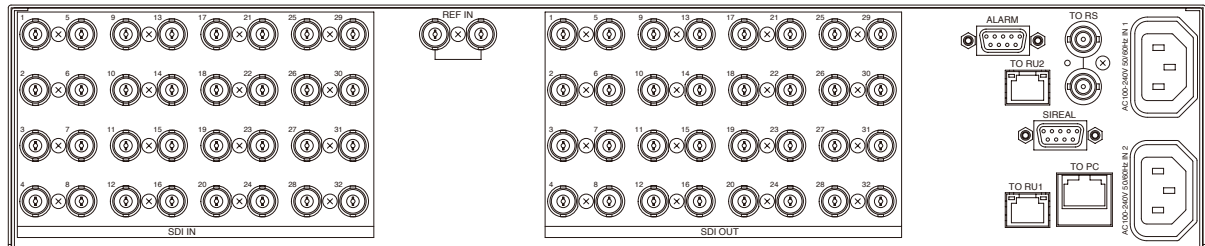

MFR-3232

External Dimensions

Rear View

MFR-3216

External Dimensions

Rear View

3G/HD/SD/ASI Routing Switcher MFR-1616R

External Dimensions

Rear View

MFR-1616

External Dimensions

Rear View