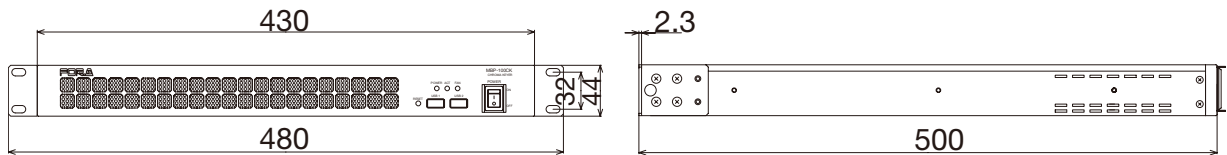

HD/SD Chroma Keyer MBP-100CK

External Dimensions (Preliminary)

Rear View (Preliminary)