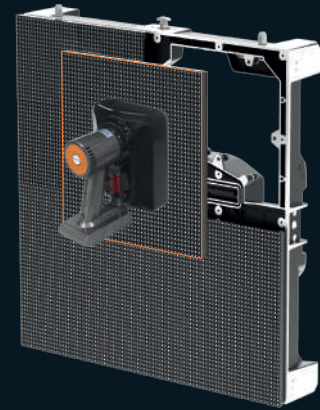

alfalite[®]

LED DISPLAYS

Litepix[®] series

THE LED SCREEN OF CHOICE
FOR RENTAL SPECIALISTS

www.alfalite.com

FAST-LOCKS FOR RENTAL COMPANIES

- Top main lock and fast side lock (2 locks vs 4/6)
- Top removable positioners
- Retractable side positioner

Top removable positioners

It allows panel changes without dismantling the screen

Retractable side positioner

FAST AND ACCURATE

Hammer Closures

Enhanced mechanical properties
Unparalleled flat surface

EASY AND FAST MAINTENANCE

- Front and rear maintenance
- No tools required
- Fast and accurate installation and dismantling
- MOM: Module replacement with unified calibration

EASY MAINTENANCE

Chassis handles can be used as a ladder