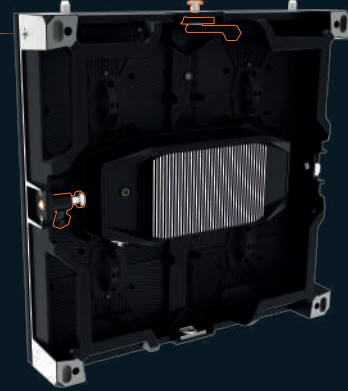

Top removable positioners

It allows panel changes without dismantling the screen

Retractable side positioner

FAST AND ACCURATE

Hammer Closures

Enhanced mechanical properties
Unparalleled flat surface

EASY AND FAST MAINTENANCE

- Front and rear maintenance
- No tools required
- Fast and accurate installation and dismantling
- MOM: Module replacement with unified calibration

EASY MAINTENANCE

Chassis handles can be used as a ladder