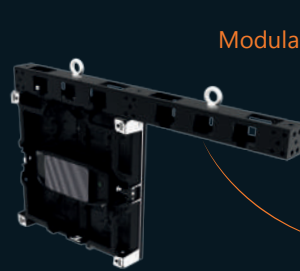

HANGING BAR

Modular in-house design for Litepix
Different measures