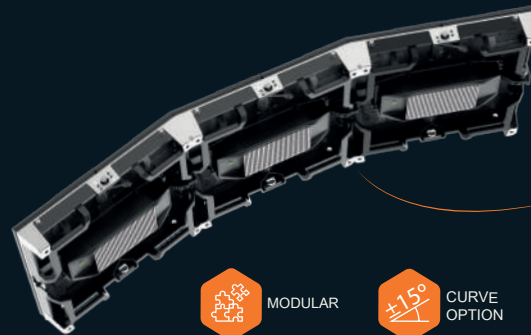

Top removable positioners

It allows panel changes without dismantling the screen

Retractable side positioner

FAST AND ACCURATE

Hammer Closures

Enhanced mechanical properties
Unparalleled flat surface

EASY AND FAST MAINTENANCE

- Front and rear maintenance
- No tools required
- Fast and accurate installation and dismantling
- MOM: Module replacement with unified calibration

EASY MAINTENANCE

Chassis handles can be used as a ladder

MODULAR AND VERSATILE DESIGN

- Neutrik connectors
- Concave/convex curve $\pm 15^\circ$
- Aluminium or Magnesium alloy Cabinets
- ORIM[®] (Optical Resin Injection Module)

MODULAR

$\pm 15^\circ$ CURVE OPTION