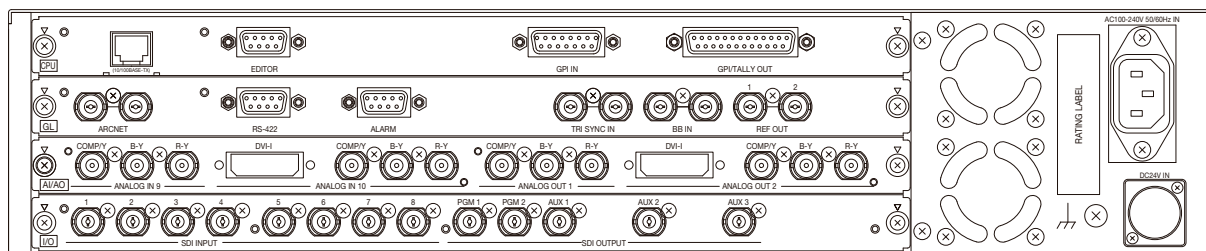

HD/SD 1M/E Video Switcher HVS-650HS

FOR-A[®]
INNOVATIONS IN VIDEO
and AUDIO TECHNOLOGY

Main Unit External Dimensions

Main Unit Rear View (Full Option)

HD/SD 1M/E Video Switcher HVS-650HS

FOR-A[®]
INNOVATIONS IN VIDEO
and AUDIO TECHNOLOGY

Operation Unit External Dimensions