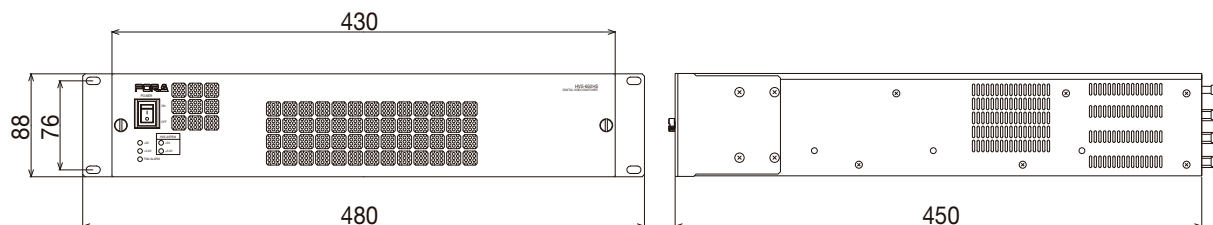

HD/SD 1M/E Video Switcher HVS-650HS

FOR-A[®]
INNOVATIONS IN VIDEO
and AUDIO TECHNOLOGY

Main Unit External Dimensions

Main Unit Rear View (Full Option)

HD/SD 1M/E Video Switcher HVS-650HS

FOR-A[®]
INNOVATIONS IN VIDEO
and AUDIO TECHNOLOGY

Operation Unit External Dimensions