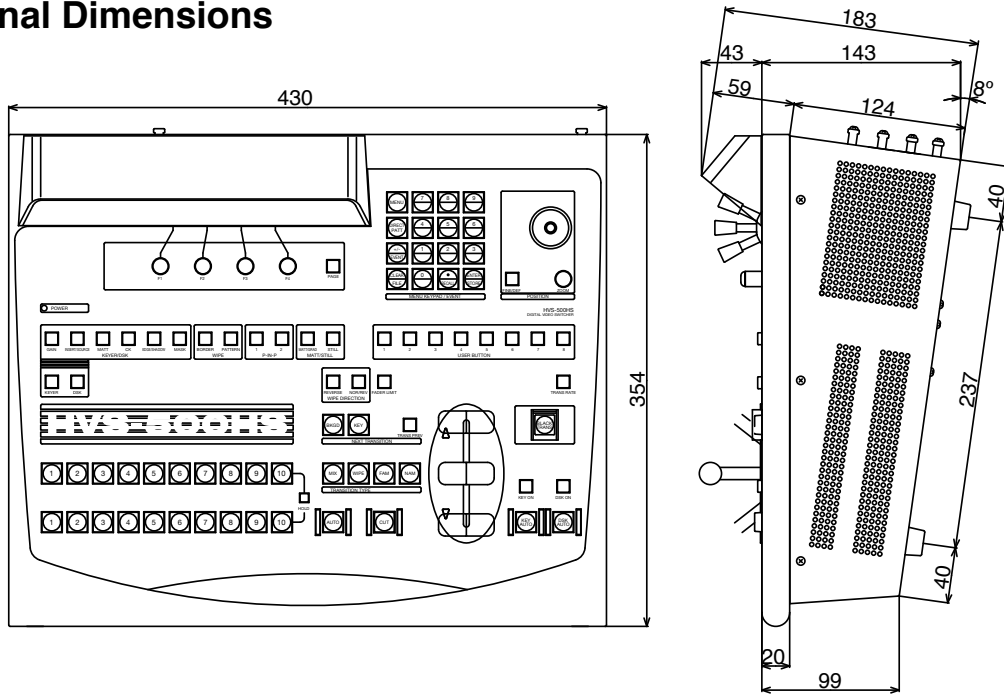

HD/SD Portable Digital Video Switcher

HVS-500HS

External Dimensions

Rear View (Full Option)