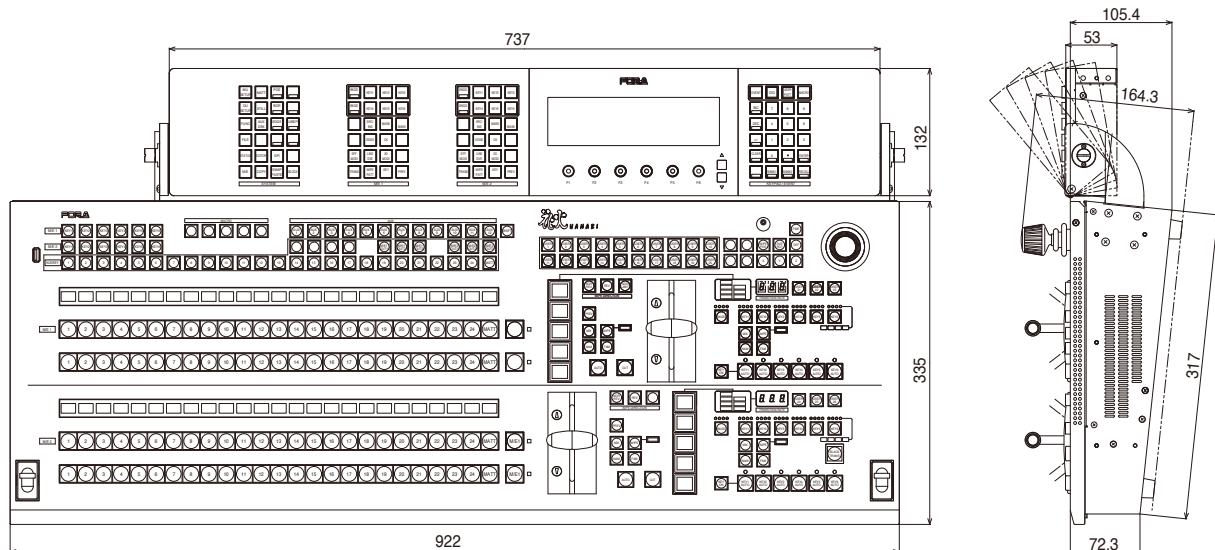

2M/E - 3M/E Digital Video Switcher

HVS-4000 Series

FOR-A[®]
INNOVATIONS IN VIDEO
and AUDIO TECHNOLOGY

Main Unit External Dimensions

2M/E - 3M/E Digital Video Switcher HVS-4000 Series

FOR.A[®]
INNOVATIONS IN VIDEO
and AUDIO TECHNOLOGY

HVS-21630U External Dimensions

HVS-22430U External Dimensions

2M/E - 3M/E Digital Video Switcher

HVS-4000 Series

HVS-3244OU External Dimensions

HVS-3324OU External Dimensions