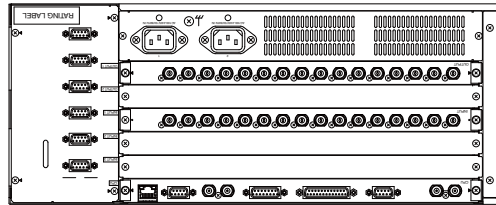

2M/E - 3M/E Digital Video Switcher

HVS-4000 Series

FOR-A[®]
INNOVATIONS IN VIDEO
and AUDIO TECHNOLOGY

Main Unit External Dimensions

2M/E - 3M/E Digital Video Switcher HVS-4000 Series

FOR.A[®]
INNOVATIONS IN VIDEO
and AUDIO TECHNOLOGY

HVS-21630U External Dimensions

HVS-22430U External Dimensions

2M/E - 3M/E Digital Video Switcher

HVS-4000 Series

HVS-3244OU External Dimensions

HVS-3324OU External Dimensions