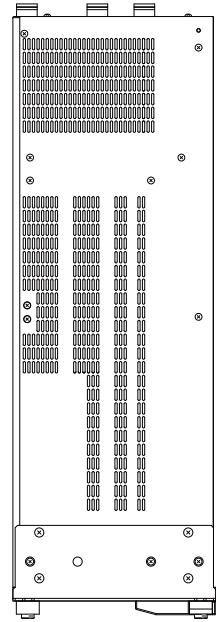

2M/E - 3M/E Digital Video Switcher

HVS-4000 Series

FOR-A[®]
INNOVATIONS IN VIDEO
and AUDIO TECHNOLOGY

Main Unit External Dimensions

2M/E - 3M/E Digital Video Switcher HVS-4000 Series

FOR.A[®]
INNOVATIONS IN VIDEO
and AUDIO TECHNOLOGY

HVS-21630U External Dimensions

HVS-22430U External Dimensions

2M/E - 3M/E Digital Video Switcher

HVS-4000 Series

HVS-3244OU External Dimensions

HVS-3324OU External Dimensions