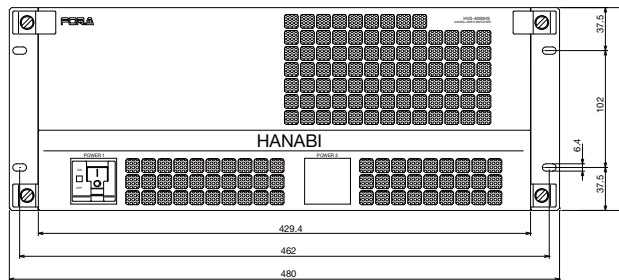

2M/E - 3M/E Digital Video Switcher

HVS-4000 Series

FOR-A[®]
INNOVATIONS IN VIDEO
and AUDIO TECHNOLOGY

Main Unit External Dimensions

2M/E - 3M/E Digital Video Switcher HVS-4000 Series

FOR.A[®]
INNOVATIONS IN VIDEO
and AUDIO TECHNOLOGY

HVS-21630U External Dimensions

HVS-22430U External Dimensions

2M/E - 3M/E Digital Video Switcher

HVS-4000 Series

HVS-3244OU External Dimensions

HVS-3324OU External Dimensions