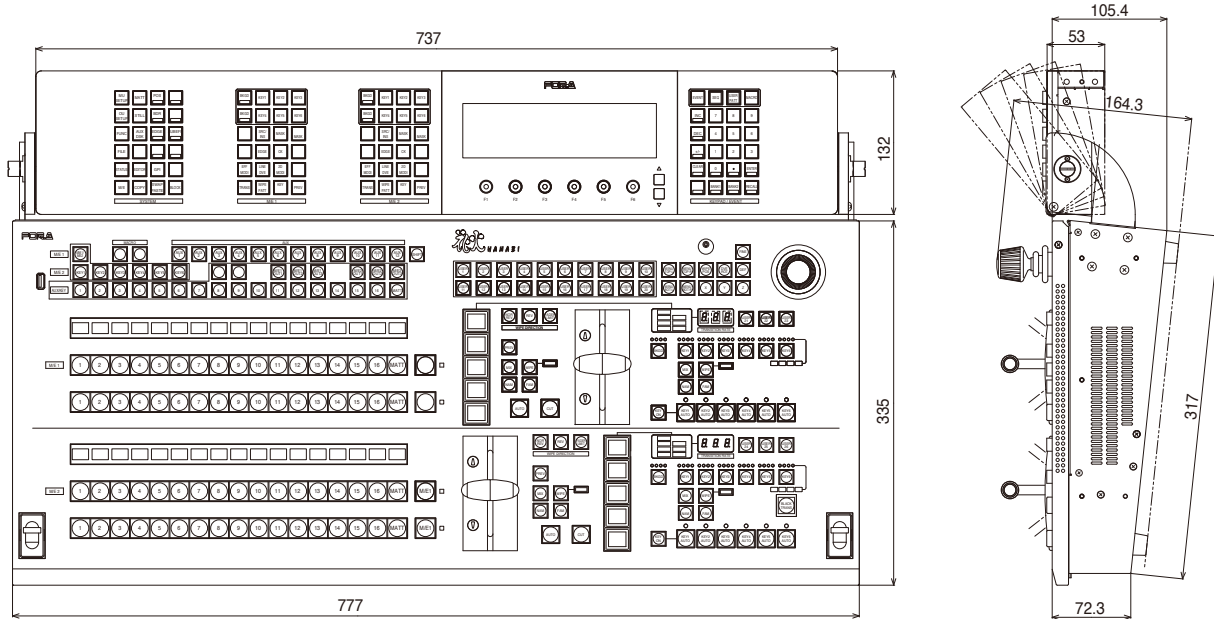

2M/E - 3M/E Digital Video Switcher

HVS-4000 Series

FOR-A[®]
INNOVATIONS IN VIDEO
and AUDIO TECHNOLOGY

Main Unit External Dimensions

2M/E - 3M/E Digital Video Switcher HVS-4000 Series

FOR.A[®]
INNOVATIONS IN VIDEO
and AUDIO TECHNOLOGY

HVS-21630U External Dimensions

HVS-22430U External Dimensions

2M/E - 3M/E Digital Video Switcher

HVS-4000 Series

HVS-3244OU External Dimensions

HVS-3324OU External Dimensions