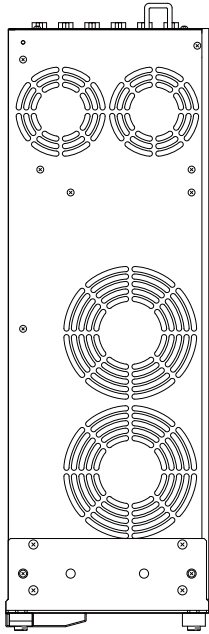

2M/E - 3M/E Digital Video Switcher

HVS-4000 Series

FOR-A[®]
INNOVATIONS IN VIDEO
and AUDIO TECHNOLOGY

Main Unit External Dimensions

2M/E - 3M/E Digital Video Switcher HVS-4000 Series

FOR.A[®]
INNOVATIONS IN VIDEO
and AUDIO TECHNOLOGY

HVS-21630U External Dimensions

HVS-22430U External Dimensions

2M/E - 3M/E Digital Video Switcher

HVS-4000 Series

HVS-3244OU External Dimensions

HVS-3324OU External Dimensions