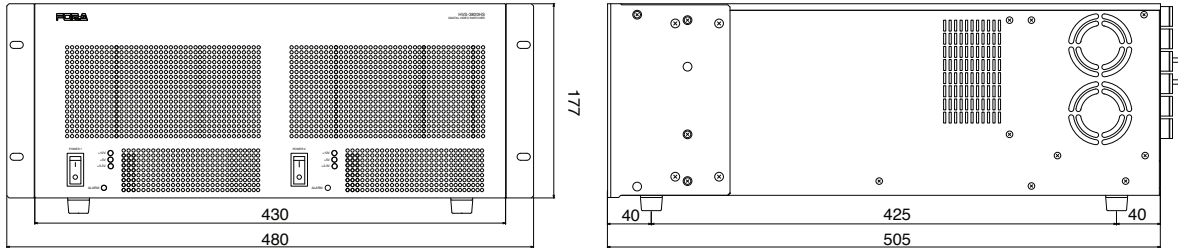

## Main Unit External Dimensions

## Main Unit Rear View (Full Option)

HD/SD 2M/E Digital Video Switcher

## HVS-240UA External Dimensions