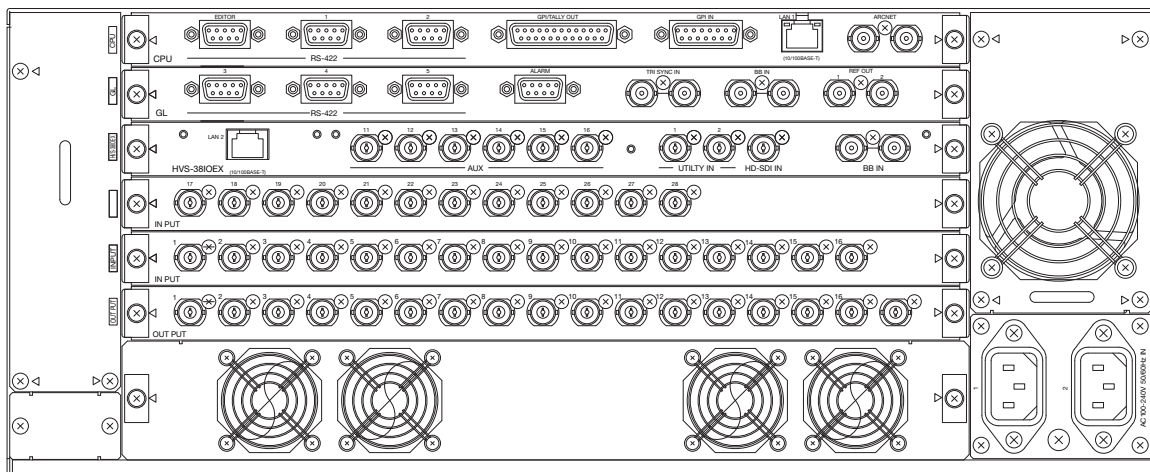

## Main Unit External Dimensions

## Main Unit Rear View (Full Option)

HD/SD 2M/E Digital Video Switcher

## HVS-16OUA External Dimensions

## HVS-240UA External Dimensions