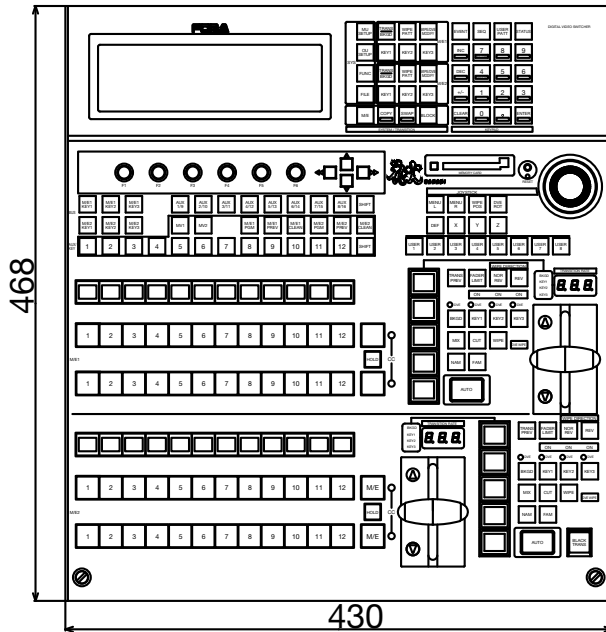

## Main Unit External Dimensions

## Main Unit Rear View (Full Option)

HD/SD 2M/E Digital Video Switcher

## HVS-12ROUA External Dimensions

## HVS-240UA External Dimensions