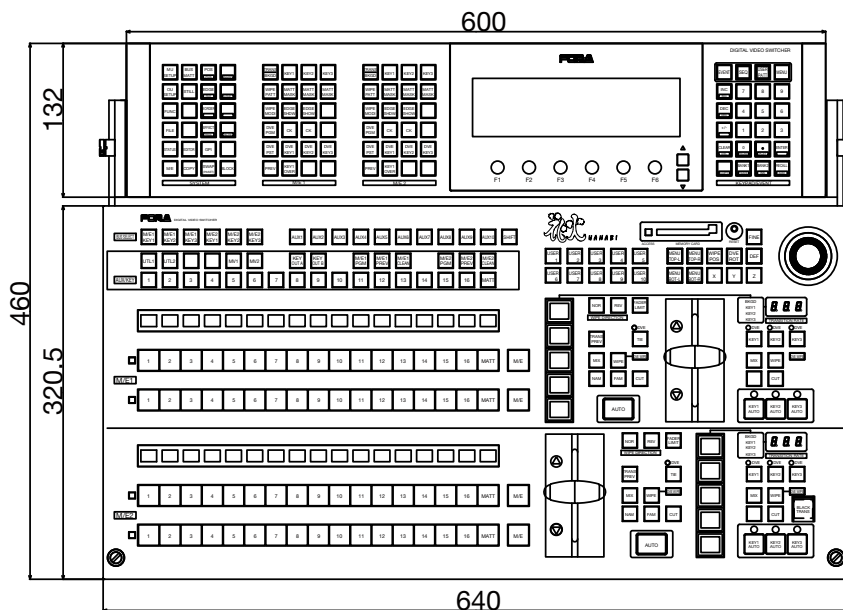

HVS-16OUA External Dimensions