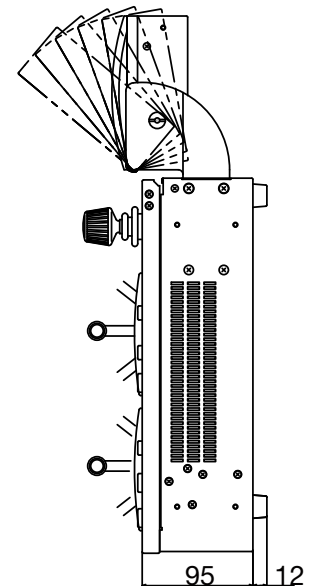

HVS-16OUA External Dimensions