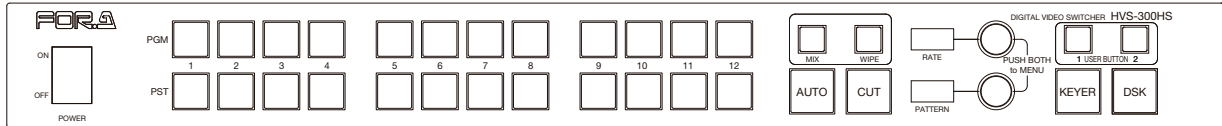

HD/SD Portable Video Switcher

HVS-300HS/300RPS

HVS-30FP/30RU Front View