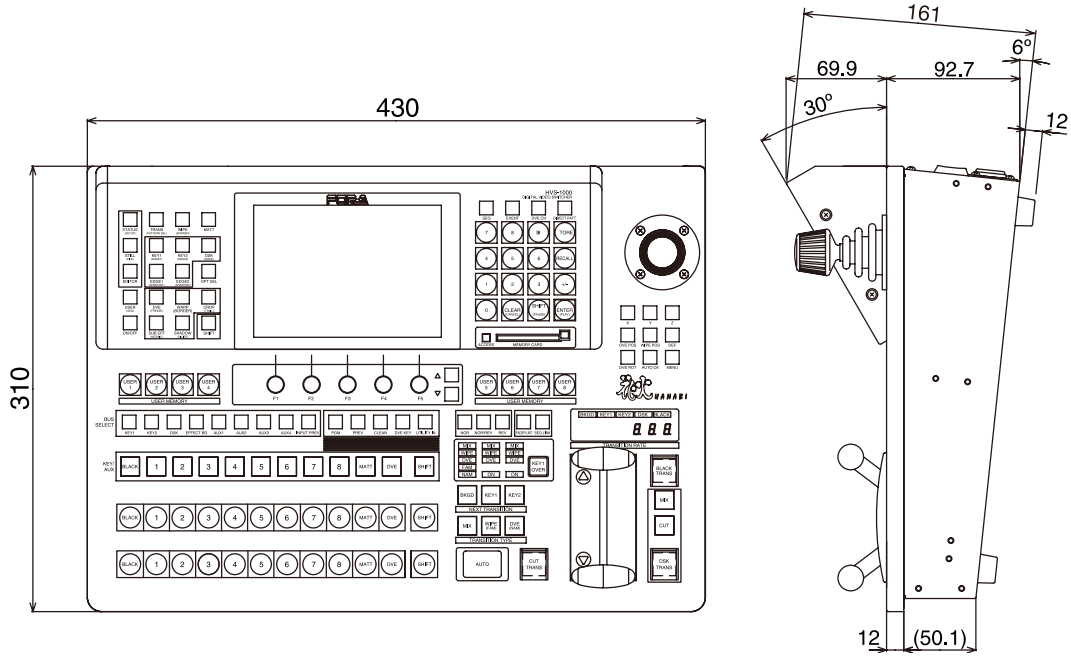

HD/SD 1M/E Digital Video Switcher HVS-1000HS

FOR-A[®]
INNOVATIONS IN VIDEO
and AUDIO TECHNOLOGY

Main Unit External Dimensions

Main Unit Rear View (Full Option)

HD/SD 1M/E Digital Video Switcher

HVS-1000HS

HVS-1000E0U External Dimensions

HVS-1000LOU External Dimensions