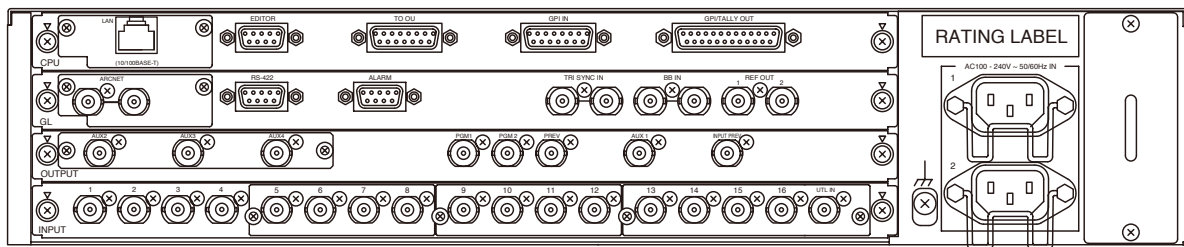

HD/SD 1M/E Digital Video Switcher HVS-1000HS

FOR-A[®]
INNOVATIONS IN VIDEO
and AUDIO TECHNOLOGY

Main Unit External Dimensions

Main Unit Rear View (Full Option)

HD/SD 1M/E Digital Video Switcher

HVS-1000HS

HVS-1000E0U External Dimensions

HVS-1000LOU External Dimensions