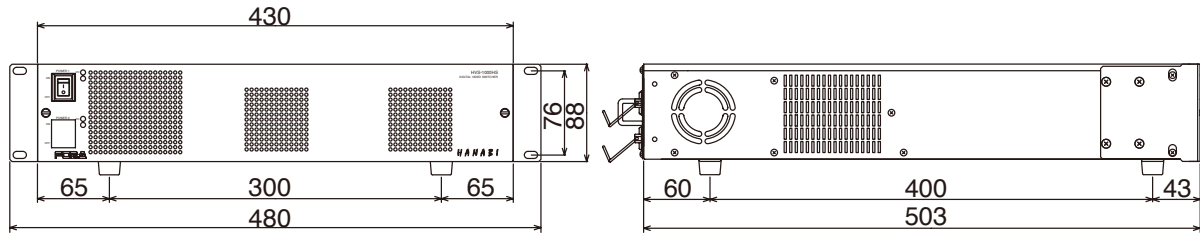

HD/SD 1M/E Digital Video Switcher HVS-1000HS

FOR-A[®]
INNOVATIONS IN VIDEO
and AUDIO TECHNOLOGY

Main Unit External Dimensions

Main Unit Rear View (Full Option)

HD/SD 1M/E Digital Video Switcher

HVS-1000HS

HVS-1000E0U External Dimensions

HVS-1000LOU External Dimensions