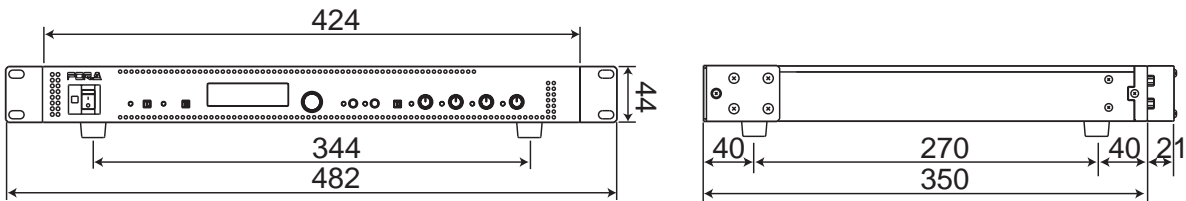

Frame Synchronizer & TBC FA-395A/AP

External Dimensions

Rear View