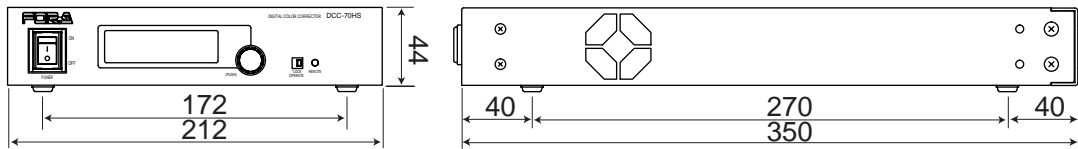

HD/SD Digital Color Corrector DCC-70HS

External Dimensions

Rear View